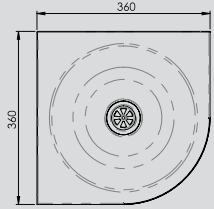

KOD/CODE  
**NRB-605L**

**PASLANMAZ ÇELİK LAVABO - KÖŞE TIP**  
**STAINLESS STEEL CORNER WASHBASIN**

360x360x120 mm

**ÖZELLİKLER / FEATURES**

W Duvara Askı W Wall Hang  
SS Sırtlı SS With Splash Back  
SF Sifonlu SF With Siphon