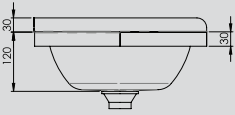

KOD/CODE  
**NRB-605L**

**PASLANMAZ ÇELİK LAVABO - KÖŞE TIP**  
**STAINLESS STEEL CORNER WASHBASIN**

360x360x120 mm

**ÖZELLİKLER / FEATURES**

W Duvara Askı W Wall Hang  
SS Sırtlı SS With Splash Back  
SF Sifonlu SF With Siphon