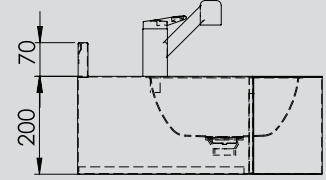

KOD/CODE
NRB-632C-700-1

PASLANMAZ ÇELİK KUAFÖR LAVABOSU - TEKLI
STAINLESS STEEL HAIRDRESSER WASHBASIN SINGLE

700x500x200 mm

ÖZELLİKLER / FEATURES

SS Sırtlı SS With Splash Back
MM Musluk MM Faucet
SF Sifonlu SF With Siphon
MX Mikserli MX Mixer