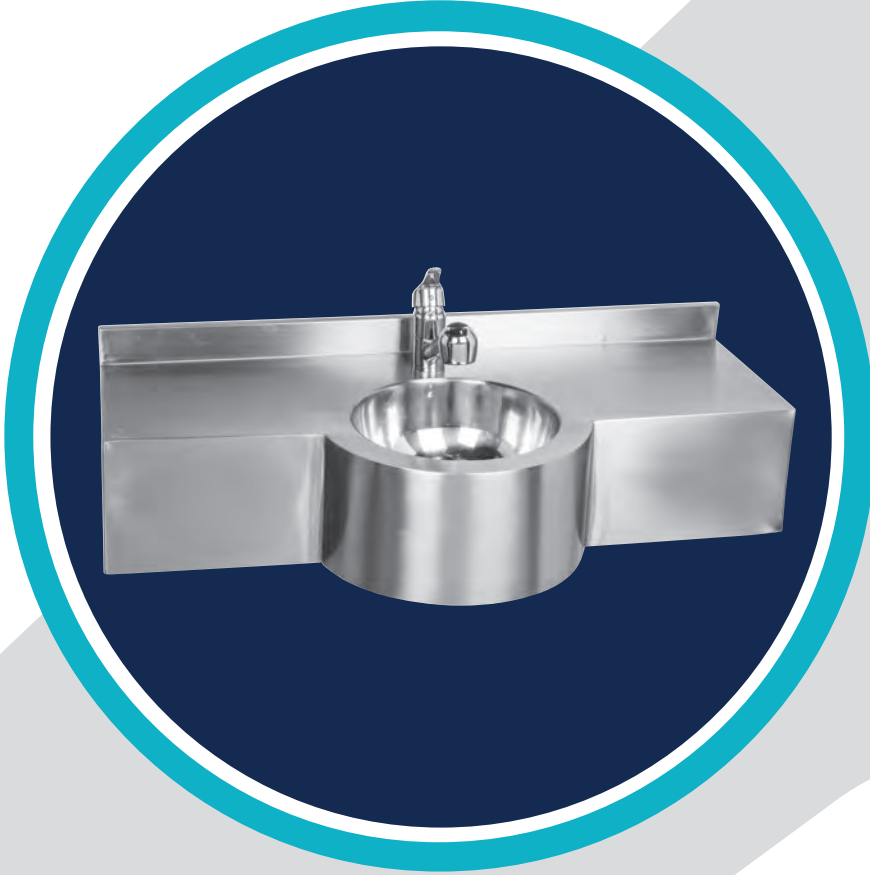

KOD/CODE
NRB-632C-700-1

PASLANMAZ ÇELİK KUAFÖR LAVABOSU - TEKLI
STAINLESS STEEL HAIRDRESSER WASHBASIN SINGLE

700x500x200 mm

ÖZELLİKLER / FEATURES

SS Sırtlı SS With Splash Back
MM Musluk MM Faucet
SF Sifonlu SF With Siphon
MX Mikserli MX Mixer