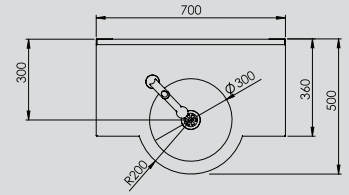

KOD/CODE
NRB-632C-700-1

PASLANMAZ ÇELİK KUAFÖR LAVABOSU - TEKLI
STAINLESS STEEL HAIRDRESSER WASHBASIN SINGLE

700x500x200 mm

ÖZELLİKLER / FEATURES

SS Sırtlı SS With Splash Back
MM Musluk MM Faucet
SF Sifonlu SF With Siphon
MX Mikserli MX Mixer