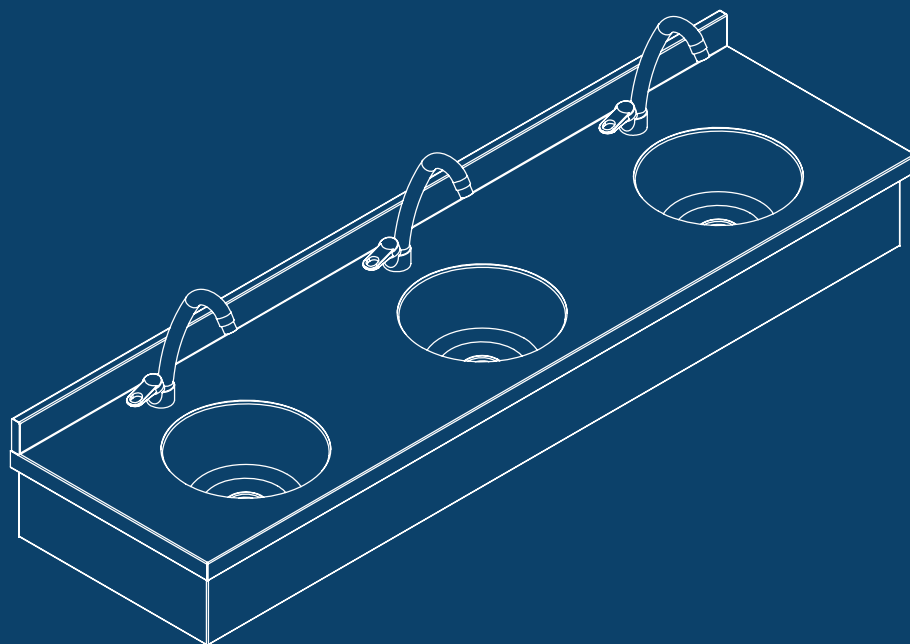

KOD/CODE

**NRB-GL-180**

1800x500x200 mm

**NORMO**