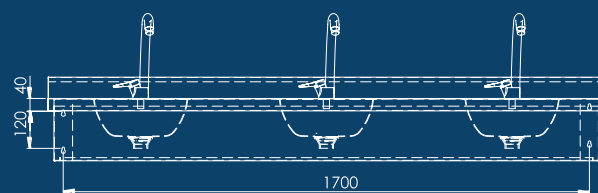

KOD/CODE

**NRB-GL-180**

1800x500x200 mm

**NORMO**