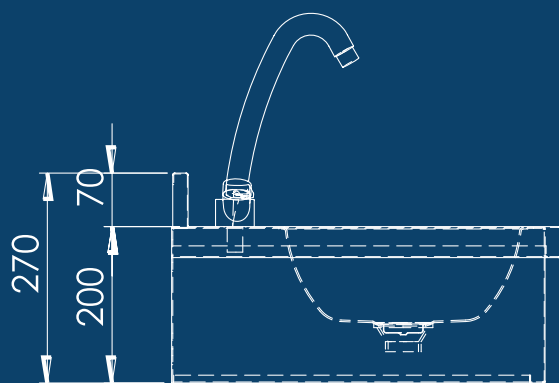

KOD/CODE

**NRB-GL-180**

1800x500x200 mm

**NORMO**