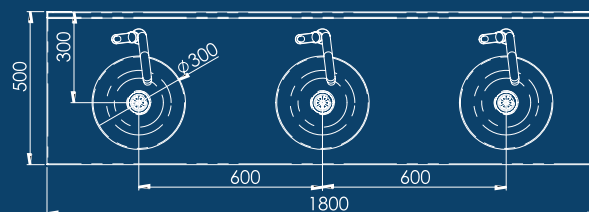

KOD/CODE

**NRB-GL-180**

1800x500x200 mm

**NORMO**