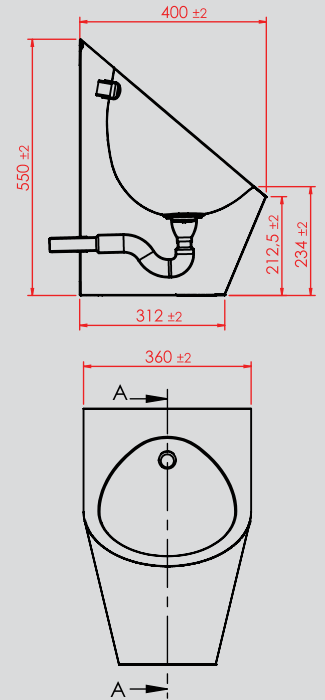

KOD/CODE
NRU-5636

PASLANMAZ ÇELİK PISUVAR - SIVA ALTI
STAINLESS STEEL URINAL - BUILT IN

360x400x550 mm

VANDAL PROOF !!!

ÖZELLİKLER / FEATURES

W Duvara Bağlantı Wall Mounted
VP Vandal Proof Vandal Proof

NORMO